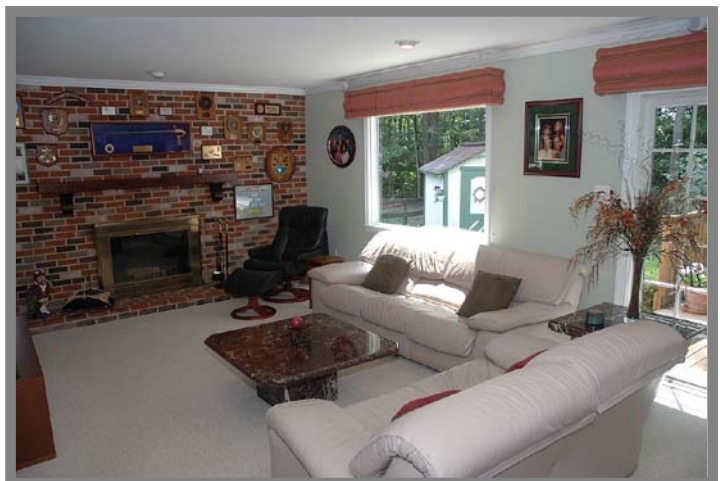

Step-Down Family Room

- Berber carpeting & sunlit bay window
- Heart-warming, full-wall brick fireplace
- Mirrored dry bar and accent lighting
- Andersen sliding glass doors for easy sundeck access