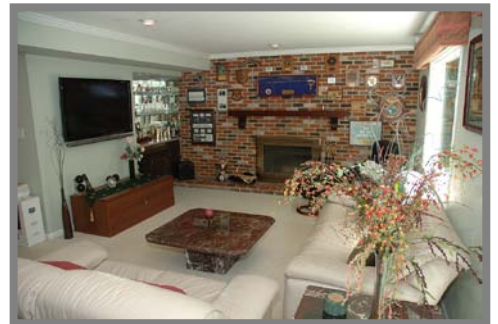

Bruce & Tanya

RE/MAX Choice

Office 703-239-2525

Cell 703-963-8170

Awarded #1 Re/Max Team in VA 2009

BruceTanya@aol.com

www.BruceandTanya.com