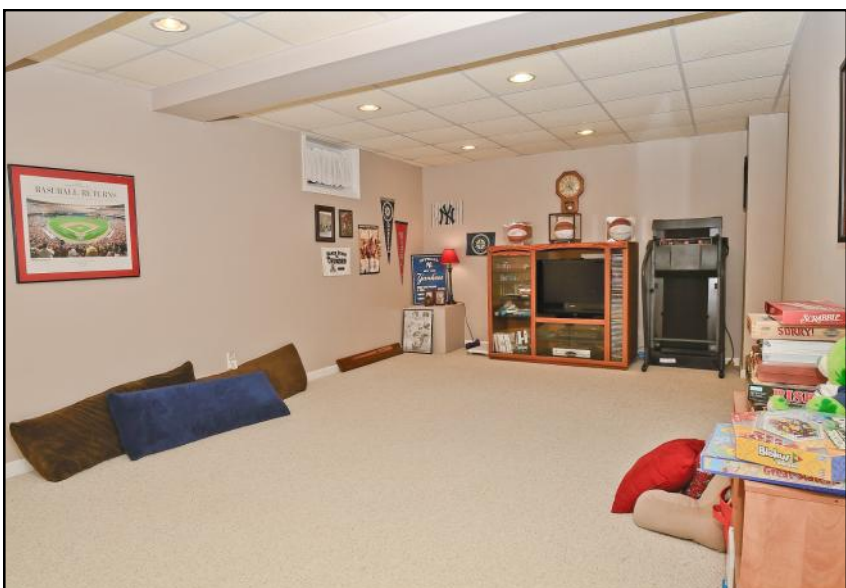

9602 Crayford Court

RE/MAX

Private Master Bath

- Easy Care Flooring
- Oak Vanity
- Tub/Shower with Ceramic Tile Surround

Three Upper Level Bedrooms

- Plush Carpeting
- Light Capturing Windows
- Generous Closet Space

2nd Full Bath

- Oak Vanity
- Easy Care Flooring
- Tub/Shower with Ceramic Tile Surround

Finished Lower Level

Spacious Entertainment Room

- Plush Carpeting
- Recessed Lighting
- Large Storage Area's

Location