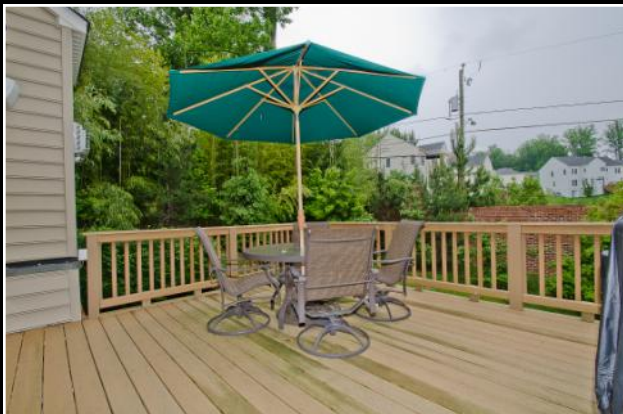

6401 Velliety Lane