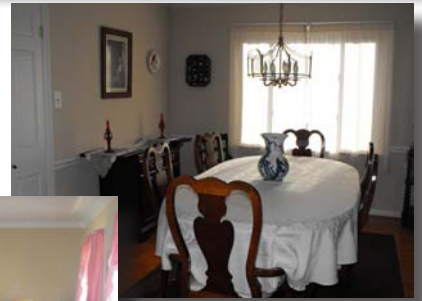

8803 Shadowlake Way

Springfield, Virginia 22153

Move right into this 4 Bedroom, 3.5 Bath Home!

Special Features

- Hardwood floors throughout main level
- Eat-in kitchen with ceramic tile floors and bay window
- Family room off kitchen features french doors leading to deck, cathedral ceiling, wet bar and brick fireplace
- Formal living and dining rooms
- New windows installed, 2006
- New Appliances installed, 2007

Lower Level

- Walk-out basement with remodeled (2006) full bath, berber carpeting and laminate floors in den and rec room with built-ins

- Large, fenced-in yard with deck
- Convenient location near FFX Co. Pkwy, commuter routes and shopping
- Great West Springfield High School district
- Great neighborhood for kids!