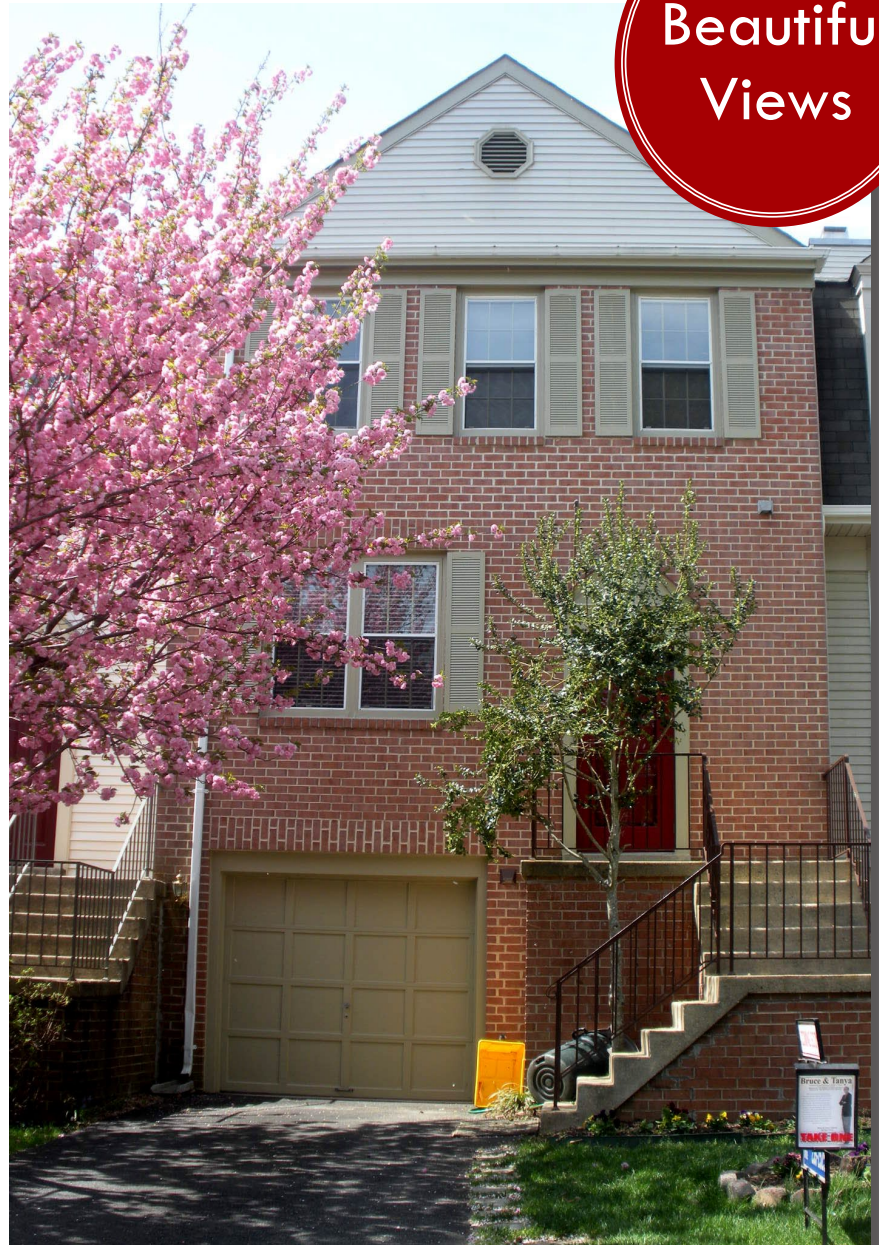

# 8886 Winding Hollow Way

Springfield, Virginia 22152

Move right into this 3 Bedroom 2.55 Bath Home!

## Special Features

- 1 car garage
- Walk out basement
- 2-sided fireplace in living room
- Sliding glass door from living room to deck and view of trees
- Eat-in kitchen with tile floors
- Fresh paint throughout
- Large master bedroom with ample closet space
- Luxury master bath with soaking tub
- Berber carpet in basement rec room
- Sliding glass door to fenced-in patio and nice treed common area